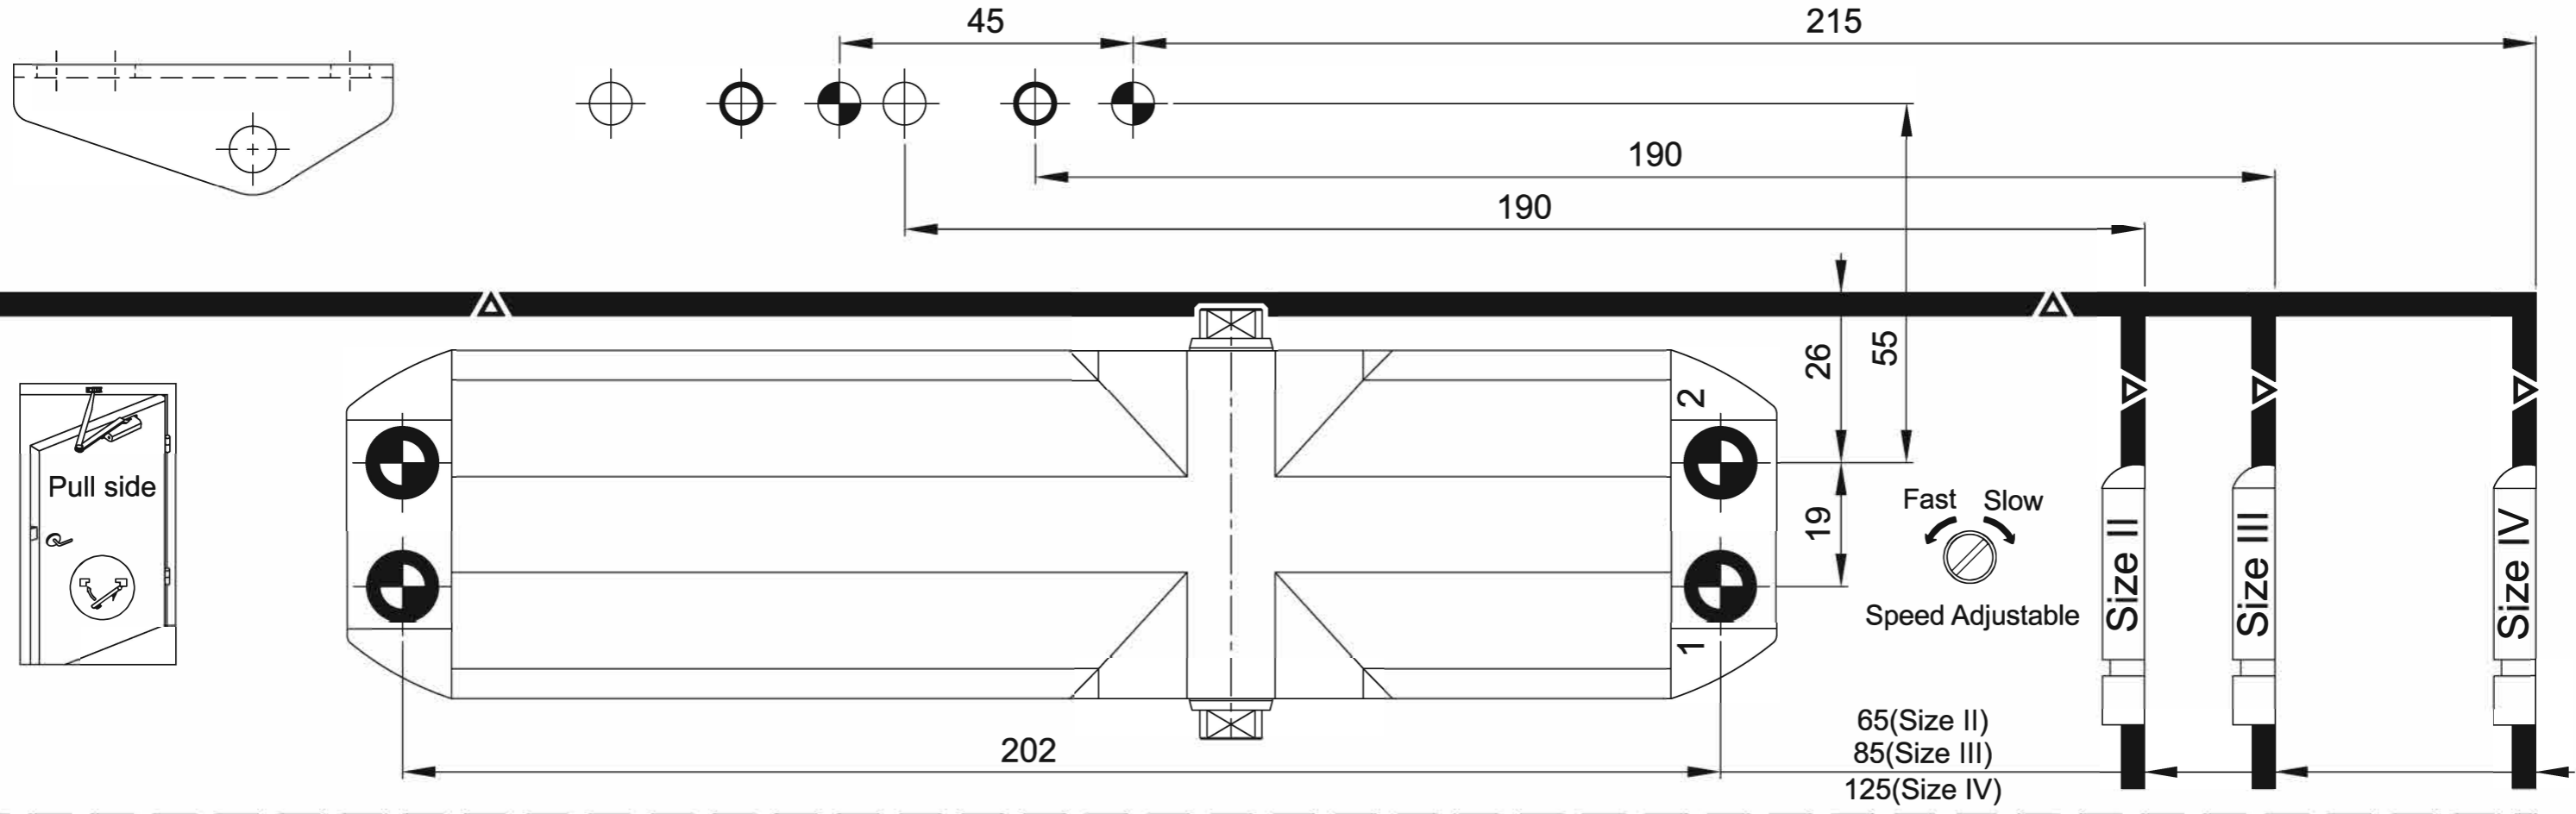

	Ø4.2		M5
	Ø2.5		

- For Size II
- For Size III
- For Size IV

Power Size	Max Door opening
Size II	180°
Size III	180°
Size IV	130°

Installation Instructions:

Power Size	Max Door opening
Size II	180°
Size III	180°
Size IV	130°

Installation Instructions: