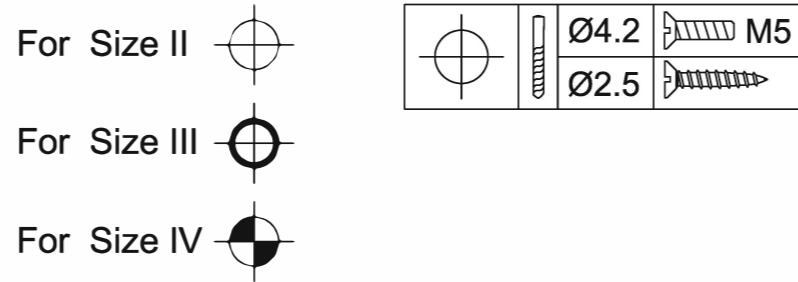

	Ø4.2		M5
	Ø2.5		

- For Size II
- For Size III
- For Size IV

Power Size	Max Door opening
Size II	180°
Size III	180°
Size IV	130°

Installation Instructions:

Power Size	Max Door opening
Size II	180°
Size III	180°
Size IV	130°