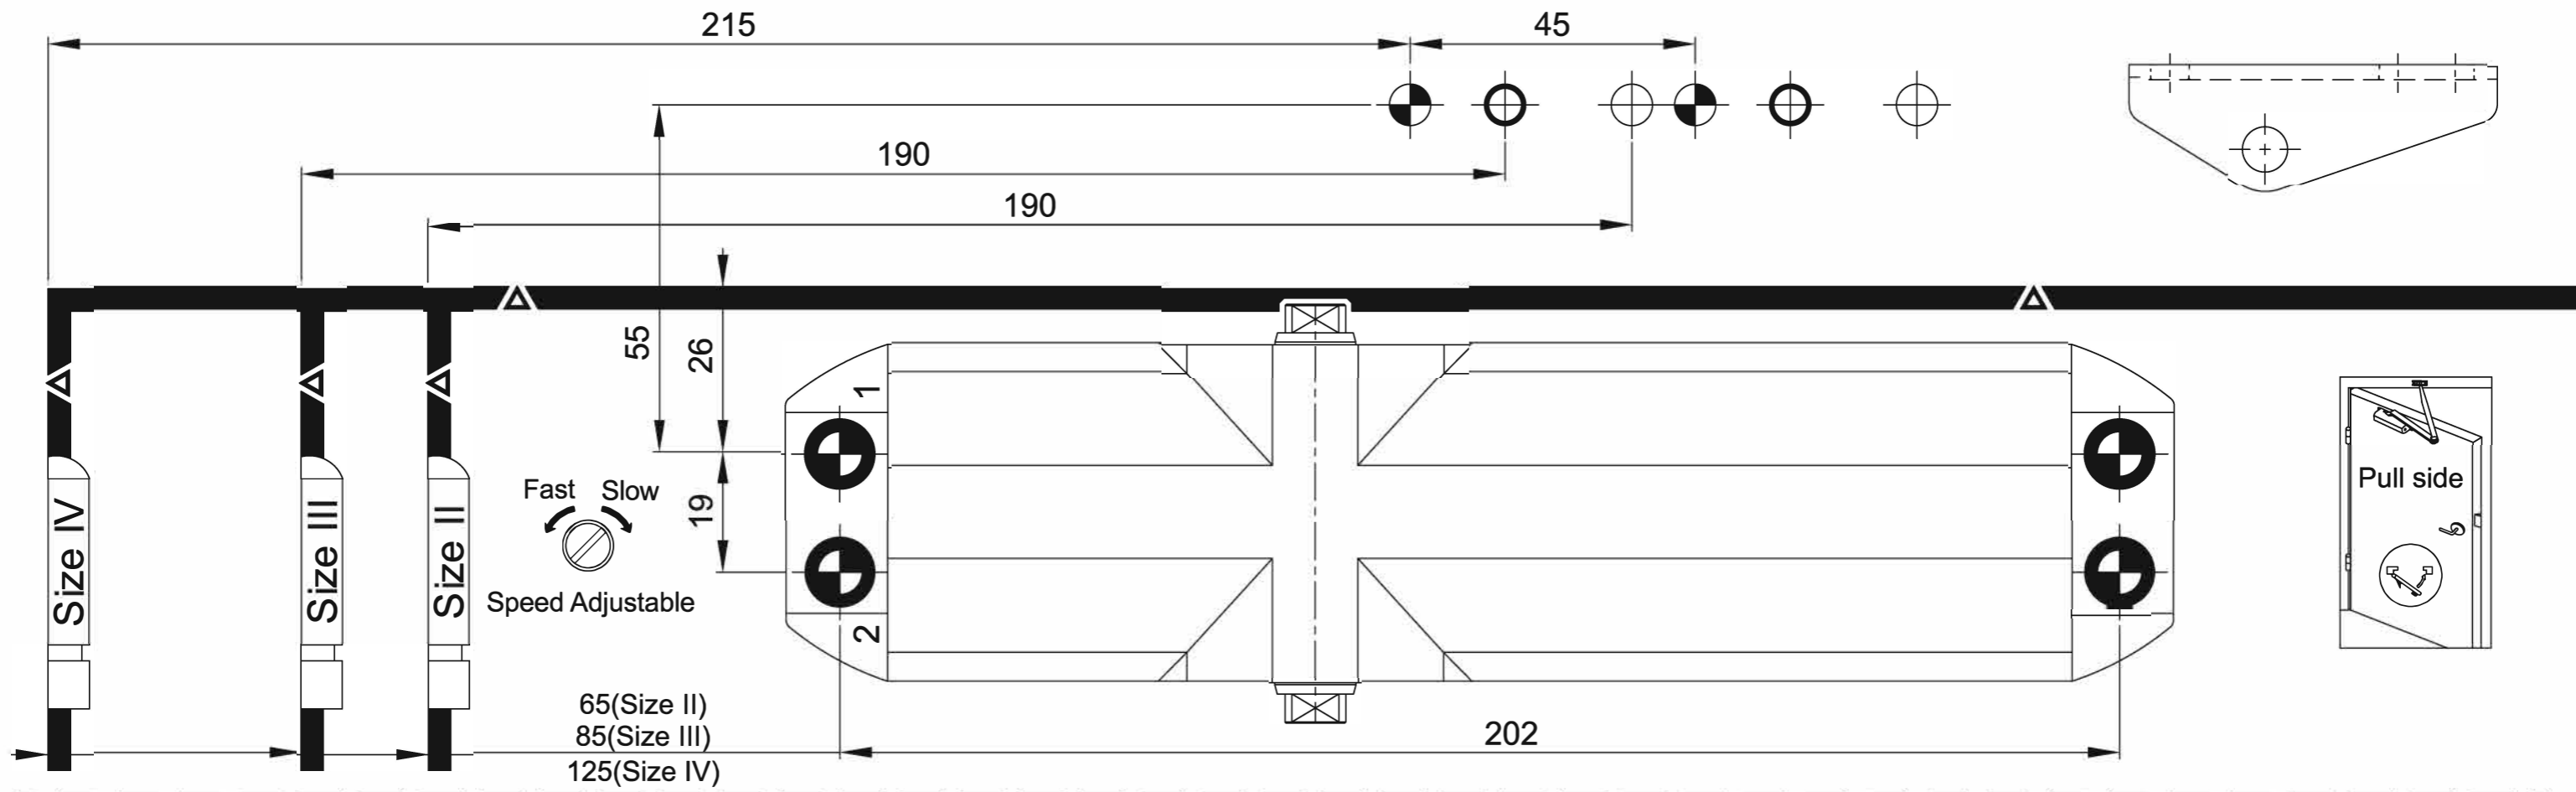

	Ø4.2		M5
	Ø2.5		

- For Size II
- For Size III
- For Size IV

Power Size	Max Door opening
Size II	180°
Size III	180°
Size IV	130°

Installation Instructions:

Power Size	Max Door opening
Size II	180°
Size III	180°
Size IV	130°

Installation Instructions: