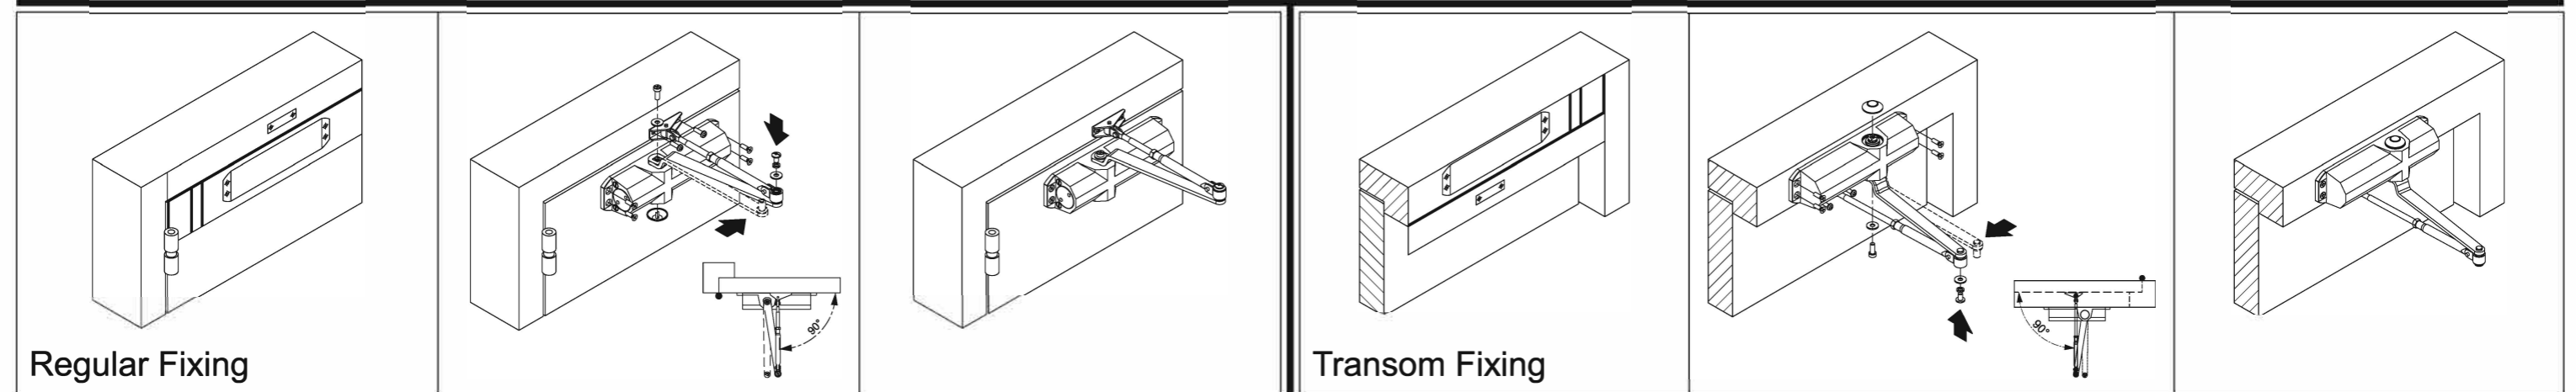

	Ø4.2		M5
	Ø2.5		

- For Size II
- For Size III
- For Size IV

Power Size	Max Door opening
Size II	180°
Size III	180°
Size IV	130°

Installation Instructions:

Power Size	Max Door opening
Size II	180°
Size III	180°
Size IV	130°