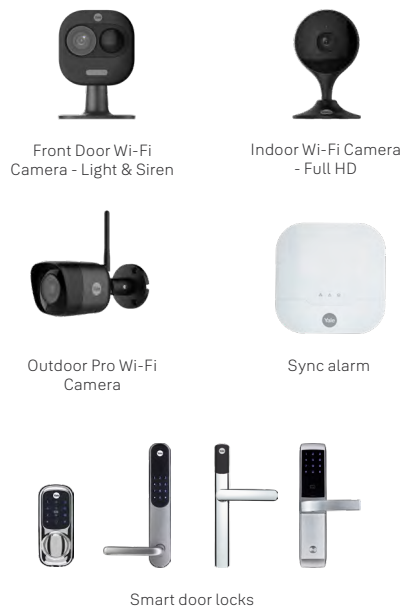

Specifications

Resolution	Full HD 1080p	Power source	Mains power adapter
Night vision	10m	Microphone & speaker	Built in
Connection	Wi-Fi	Micro SD card slot	Up to 256GB (not included)
Siren	80dB	Reset button	Yes
Privacy mode	Yes	Digital zoom	x16
Pan	0-355°	Tilt	-5° – 80°

Smart together

Integrate your camera with a voice assistant for a truly seamless experience.

Complete your home security with:

Protect your home with our range of security products to suit you and your lifestyle.

How it works:

Download our free Yale View app on iOS and Android.

Yale View

Apple, the Apple logo and iPhone are trademarks of Apple Inc., registered in the U.S. and other countries and regions. App Store is a service mark of Apple Inc.

Google and Google Play are trademarks of Google LLC.

Google Assistant is not available in certain languages and countries.

Amazon, Alexa and all related logos are trademarks of Amazon.com, Inc. or its affiliates.

Part of ASSA ABLOY

www.yale.ae