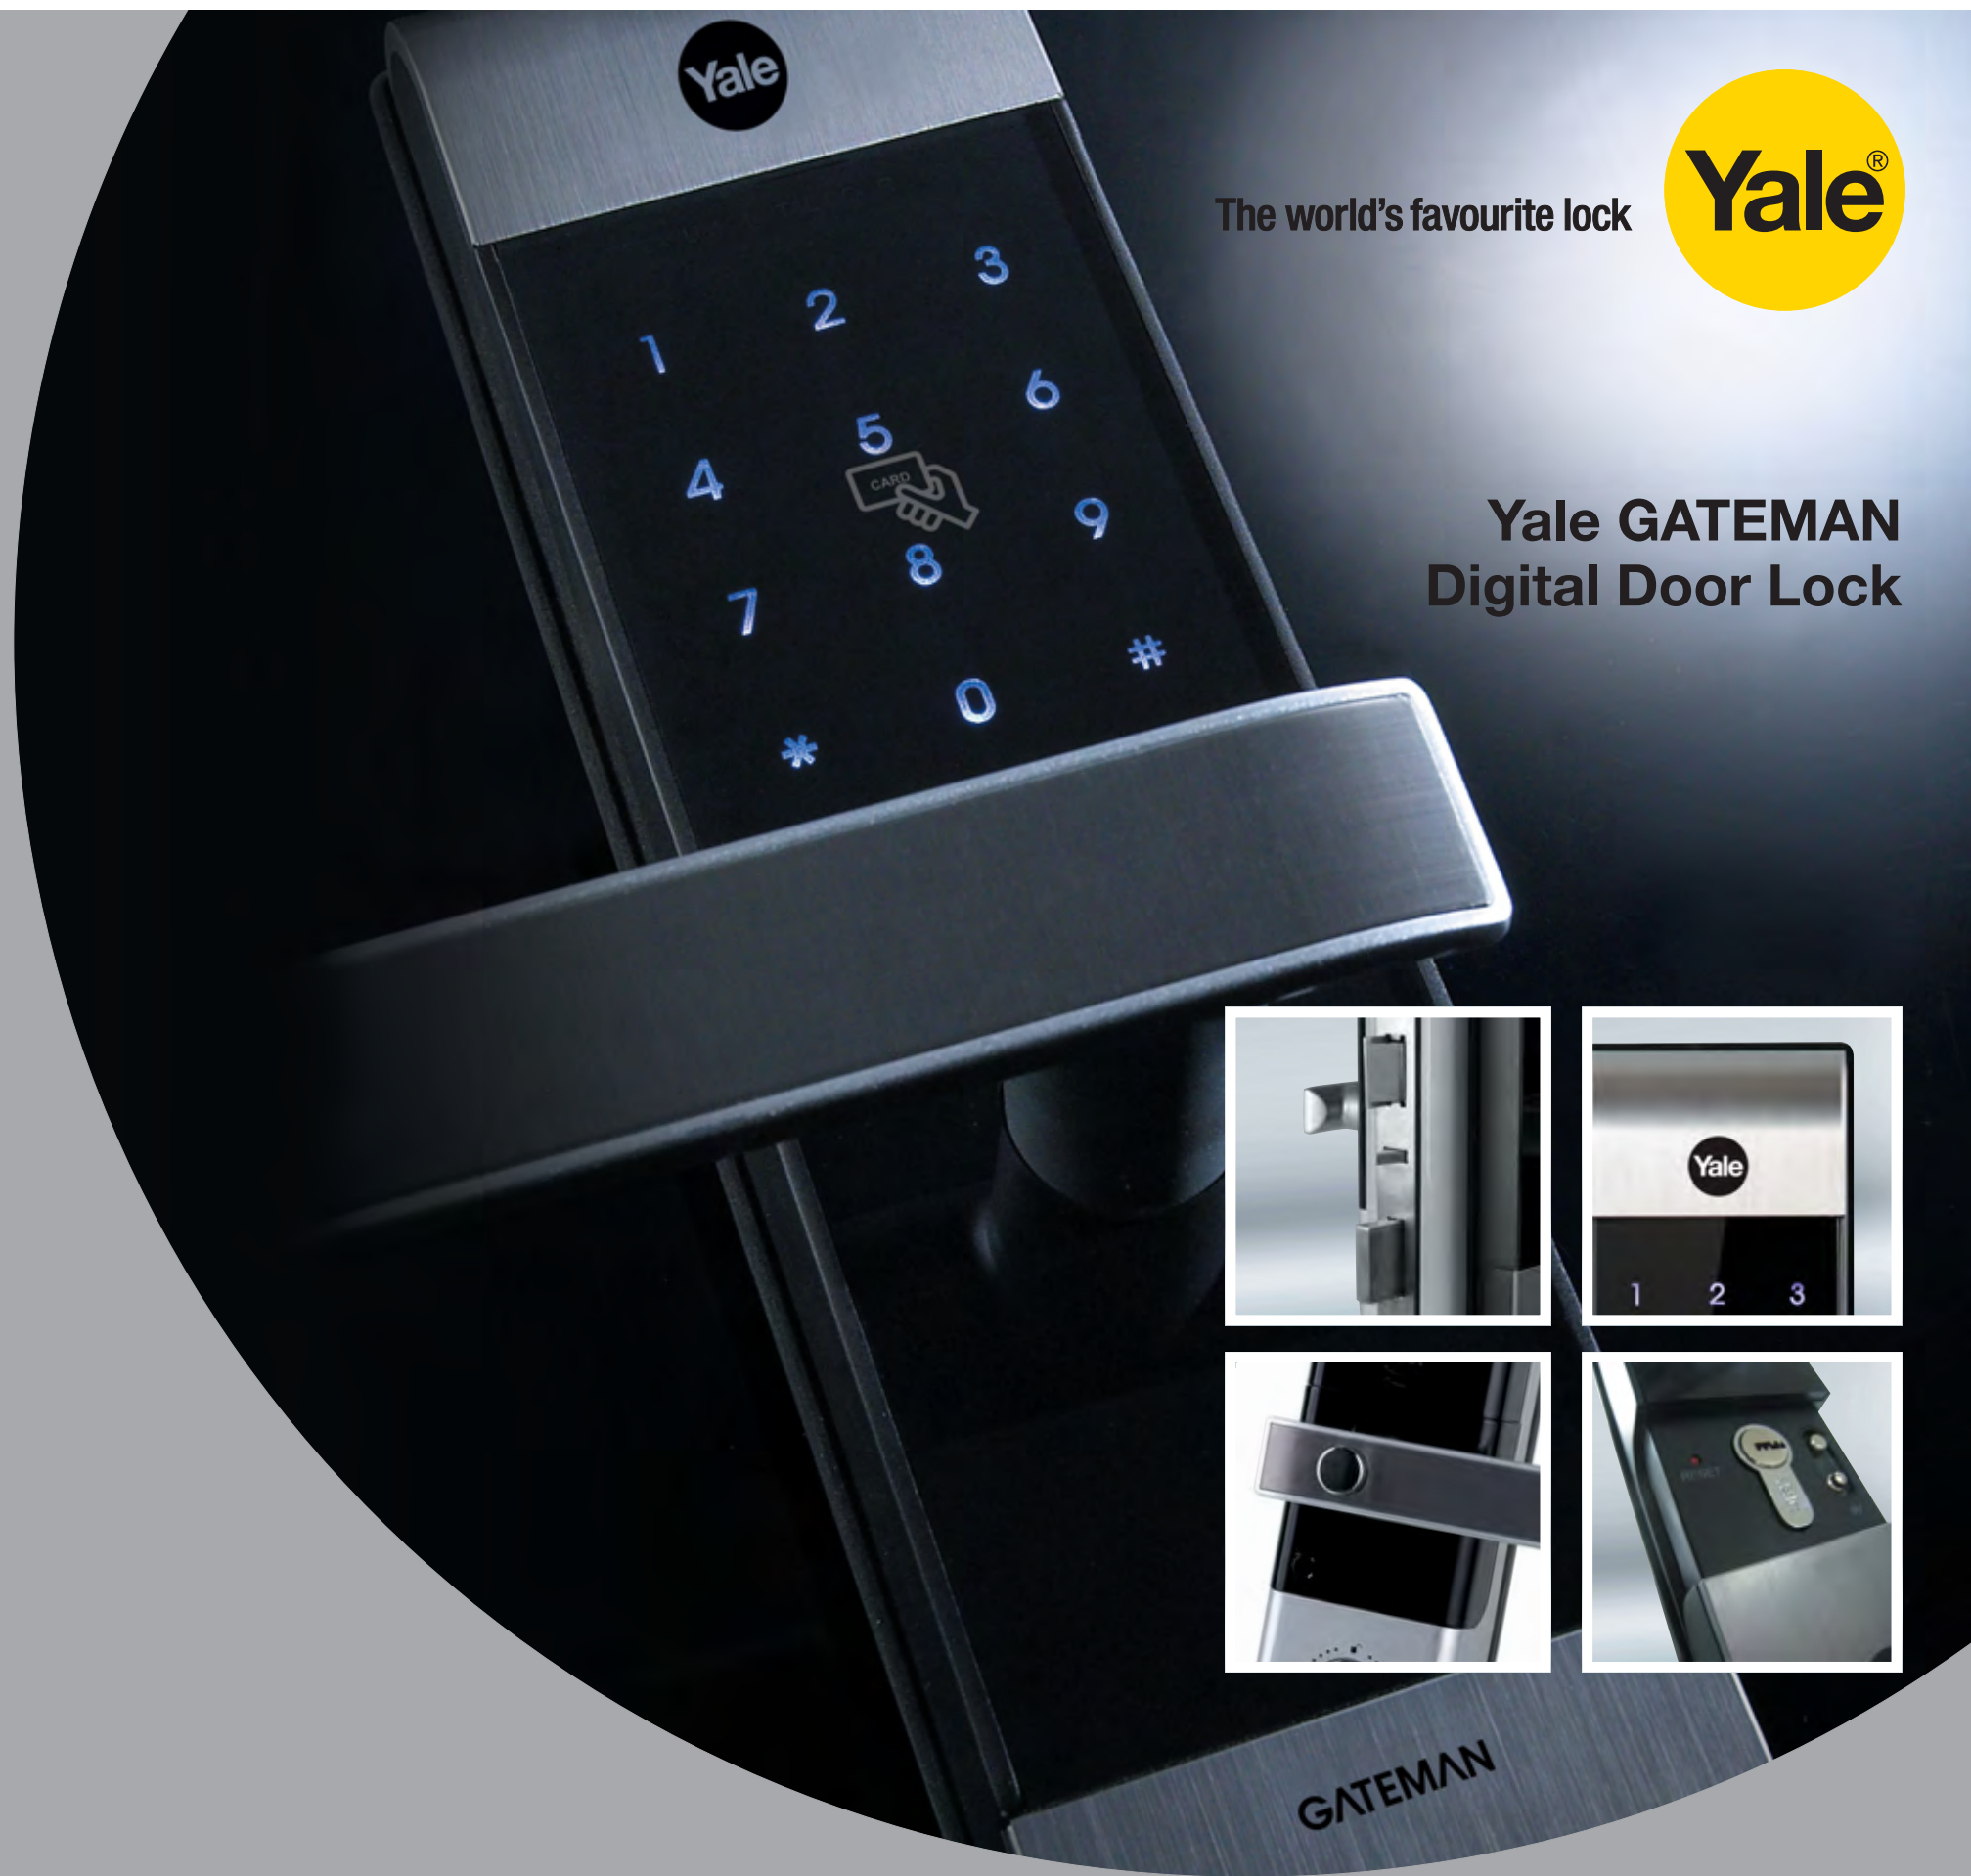

The world's favourite lock

THE YALE BRAND, with its unparalleled global reach and range of products, reassures more people in more countries than any other consumer locking solution.

THE ASSA ABLOY GROUP, is the global leader in door opening solutions, dedicated to satisfying end-user needs for security, safety and convenience.

# Yale GATEMAN Digital Door Lock

## Unlock your life with the latest technology

The Yale Digital Door Lock Collection -  
Smarter Solutions for your home.

YDM3109

**GATEMAN**  
Digital door locks

- Digital Mortise Lock
- Proximity card key & Keypad
- Silver

## YDM3109

Premium Proximity card Digital Door Lock  
with anti-panic

Reliable

Convenient

Safe