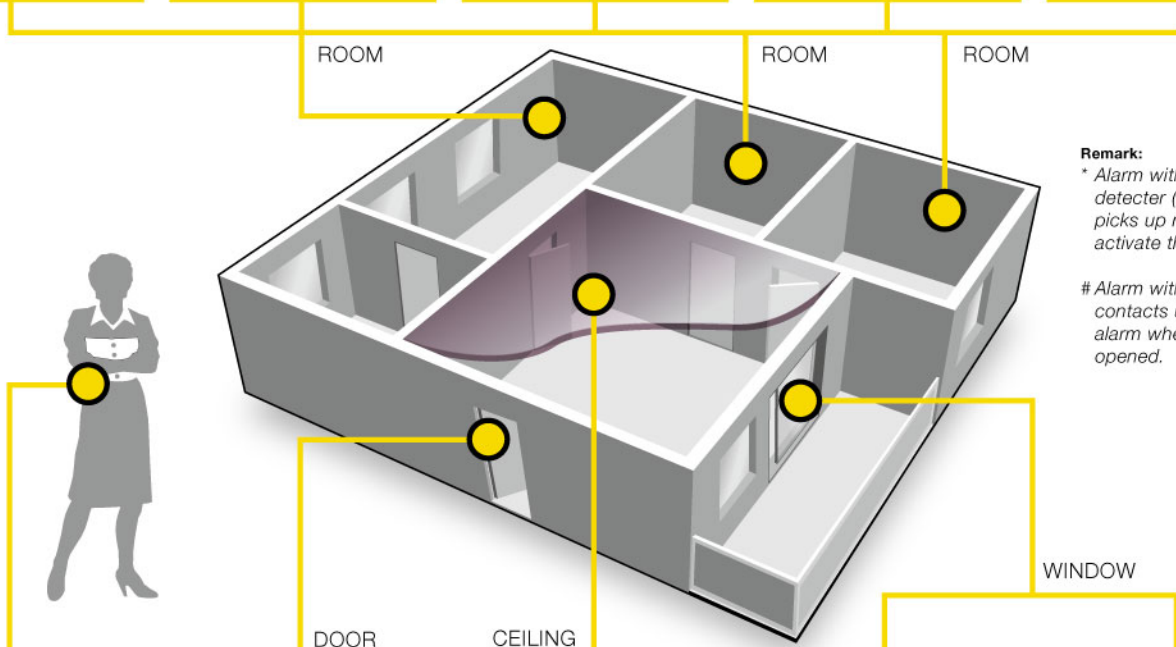

SAA5000 *

Single Room Alarm
(with telephone dialler and message recording)
Battery: AAA x 4
Size: W65 x H168 x D47mm

SAA5010 *

Single Room Alarm
(with 4-digit programmable code)
Battery: AA x 4
Size: W65 x H158 x D38mm

SAA5020 *

Single Room Alarm
(with remote control)
Battery: AA x 4 (Alarm)
LR44 x 3 (Remate)
Size: W65 x H158 x D38mm

SAA5030

Additional Siren
Battery: AA x 4
Size: W65 x H158 x D38mm

SAA5040 *

Single Room Alarm
(with 4-digit programmable code and additional siren)
Battery: AA x 4 / unit
Size: W65 x H158 x D38mm

Remark:
* Alarm with infrared detector (6 metres, 20ft) picks up movement to activate the alarm.

Alarm with magnetic contacts used to activate alarm when door/window opened.

SAA5080
Personal Attack Alarm
Battery: AAA x 2
Size: W35 x H50 x D12mm

SAA5060 #
Door Siren Alarm
(with 4-digit programmable code)
Battery: AAA x 4
Size: W55 x H93 x D25mm

SAA5050 *
Single Room Ceiling Mounted Alarm
(with remote control)
Battery: size C x 4 (Alarm)
LR44 x 3 (Remate)
Size: 134 (diameter) x 45 (height) mm