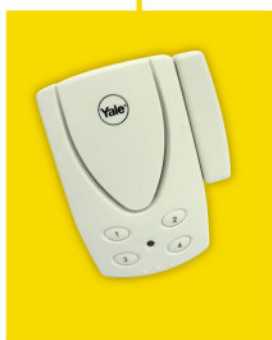

The world's favorite lock

Wirefree security alarms from Yale

Features

- 100% wirefree, 100% Peace of Mind
- Easy Installation
- Simple menu system — Do-It-Yourself
- Slimline devices for modern aesthetics
- Suitable for use in the home, office, shed, caravan and garage

SAA5020 *

Single Room Alarm
(with remote control)
Battery: AA x 4 (Alarm)
LR44 x 3 (Remate)
Size: W65 x H158 x D38mm

SAA5030

Additional Siren
Battery: AA x 4
Size: W65 x H158 x D38mm

SAA5040 *

Single Room Alarm
(with 4-digit programmable code and additional siren)
Battery: AA x 4 / unit
Size: W65 x H158 x D38mm

Remark:
* Alarm with infrared detector (6 metres, 20ft) picks up movement to activate the alarm.

Alarm with magnetic contacts used to activate alarm when door/window opened.

SAA5080
Personal Attack Alarm
Battery: AAA x 2
Size: W35 x H50 x D12mm

SAA5060 #
Door Siren Alarm
(with 4-digit programmable code)
Battery: AAA x 4
Size: W55 x H93 x D25mm

SAA5050 *
Single Room Ceiling Mounted Alarm
(with remote control)
Battery: size C x 4 (Alarm)
LR44 x 3 (Remate)
Size: 134 (diameter) x 45 (height) mm