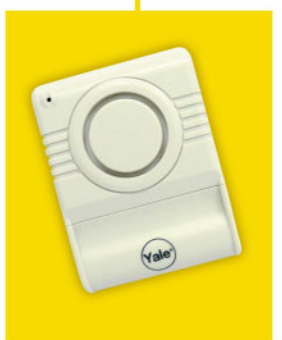

SAA5020 *

Single Room Alarm
(with remote control)
Battery: AA x 4 (Alarm)
LR44 x 3 (Remate)
Size: W65 x H158 x D38mm

SAA5030

Additional Siren
Battery: AA x 4
Size: W65 x H158 x D38mm

SAA5040 *

Single Room Alarm
(with 4-digit programmable code and additional siren)
Battery: AA x 4 / unit
Size: W65 x H158 x D38mm

Remark:
* Alarm with infrared detector (6 metres, 20ft) picks up movement to activate the alarm.

Alarm with magnetic contacts used to activate alarm when door/window opened.

SAA5080
Personal Attack Alarm
Battery: AAA x 2
Size: W35 x H50 x D12mm

SAA5060 #
Door Siren Alarm
(with 4-digit programmable code)
Battery: AAA x 4
Size: W55 x H93 x D25mm

SAA5050 *
Single Room Ceiling Mounted Alarm
(with remote control)
Battery: size C x 4 (Alarm)
LR44 x 3 (Remate)
Size: 134 (diameter) x 45 (height) mm

SAA5070 #
Door & Window Siren Alarm
(with chime function)
Battery: LR44 x 3
Size: W41 x H62 x D21mm

SAA5090
Glass Break Alarm
(Activated alarm when glass broken)
Battery: AAA x 2
Size: W54 x H71 x D20mm