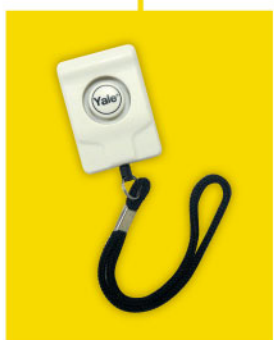

The world's favorite lock

Wirefree security alarms from Yale

Features

- 100% wirefree, 100% Peace of Mind
- Easy Installation
- Simple menu system — Do-It-Yourself
- Slimline devices for modern aesthetics
- Suitable for use in the home, office, shed, caravan and garage

SAA5020 *

Single Room Alarm
(with remote control)
Battery: AA x 4 (Alarm)
LR44 x 3 (Remate)
Size: W65 x H158 x D38mm

SAA5030

Additional Siren
Battery: AA x 4
Size: W65 x H158 x D38mm

SAA5040 *

Single Room Alarm
(with 4-digit programmable code and additional siren)
Battery: AA x 4 / unit
Size: W65 x H158 x D38mm

Remark:
* Alarm with infrared detector (6 metres, 20ft) picks up movement to activate the alarm.

Alarm with magnetic contacts used to activate alarm when door/window opened.

SAA5080
Personal Attack Alarm
Battery: AAA x 2
Size: W35 x H50 x D12mm

SAA5060 #
Door Siren Alarm
(with 4-digit programmable code)
Battery: AAA x 4
Size: W55 x H93 x D25mm

SAA5050 *
Single Room Ceiling Mounted Alarm
(with remote control)
Battery: size C x 4 (Alarm)
LR44 x 3 (Remate)
Size: 134 (diameter) x 45 (height) mm