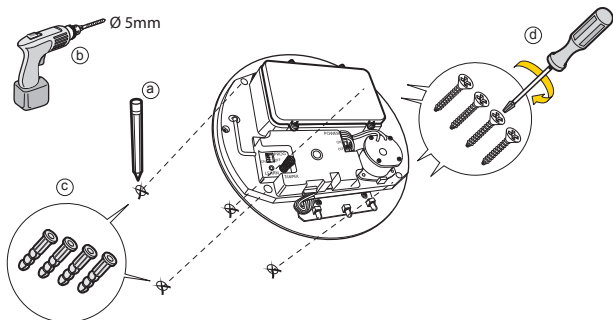

(DE) In der Bedienungsanleitung Deines Yale Sync Smart Home Alarms findest Du weitere Informationen zu: Einbinden dieses Zubehörs in Dein Alarmsystem, Einlegen und Wechseln der Batterien und Fehlersuche. Das Handbuch kannst Du herunterladen auf www.yalelock.com/smart-living

(FR) Veuillez consulter le mode d'emploi de votre système d'alarme Yale Sync pour les opérations suivantes : ajout d'un nouvel appareil, installation, remplacement des piles, dépannage. Pour télécharger le manuel d'utilisation complet, visitez www.yalelock.com/smart-living

(IT) Si prega di consultare il manuale istruzioni dell'allarme Yale Sync Smart Home per le seguenti operazioni: Aggiungere questo componente al vostro Allarme, Installazione, Sostituzione batterie, Risoluzione dei problemi. Per scaricare il manuale visita la pagina prodotto www.yalelock.com/smart-living

(ES) Por favor, consultar el manual de instrucciones de Yale Sync Smart Home Alarm para lo siguiente: Añadir este dispositivo a tu alarma, instalación, cambio de pilas y preguntas frecuentes. Para la descarga del manual puedes visitar www.yalelock.com/smart-living

i