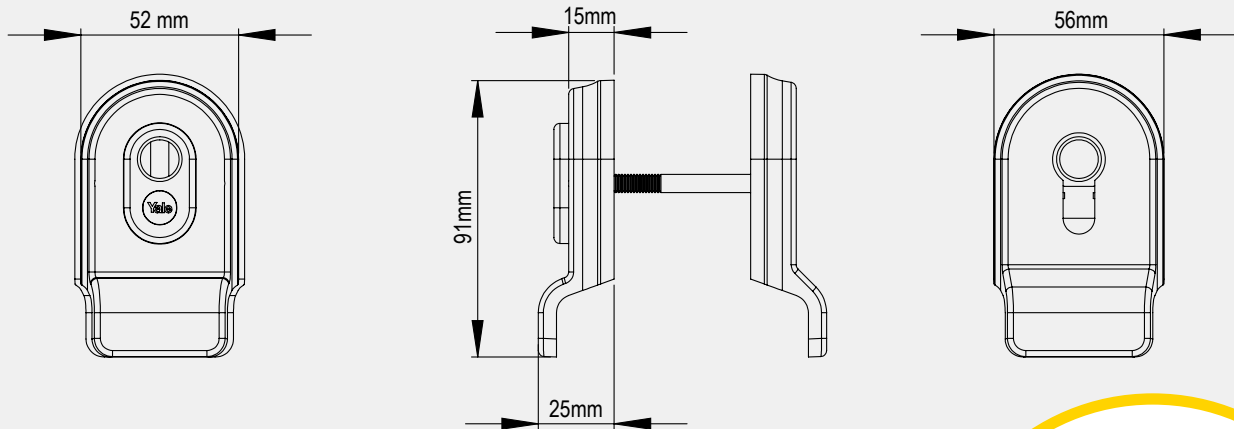

Yale Heritage TS007 Door Pull

Designed to complement heritage door styles.

The Yale Heritage Door Pull provides outstanding security without compromising on style.

- Suitable for use on 44mm, 50mm and 55mm door thicknesses
- Available in Satin Black, Chrome, Champagne Gold and Silver
- TS007:2014 2 star accredited
- PAS 24:2016 security tested

Technical Illustrations

Features

- Yale branded stainless steel cylinder shroud
- No visible fixing screws
- Supplied with screws suitable to fit door thicknesses 44mm, 50mm and 55mm
- Available in a range of finishes including:
 - Satin Black with Polished Stainless Steel Shroud
 - Champagne Gold with Gold Plated Shroud
 - Chrome with Polished Stainless Steel Shroud
 - Silver with Polished Stainless Steel Shroud